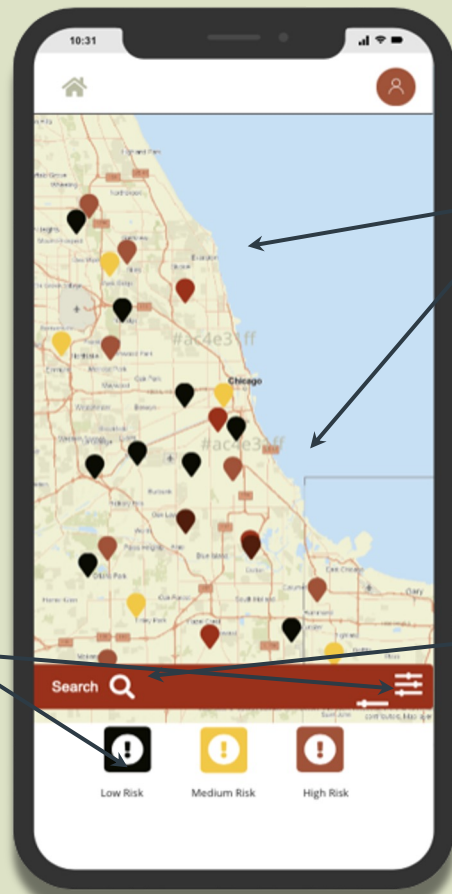

## USER PROFILE

TasteCheck's use case is to help health inspectors prioritize food establishments that are most likely to have critical violations based on our predictive algorithm model

**Name: Nicole Benavides**  
**Age: 34**  
**Location: Chicago, IL**  
**Position: Mid Level Health Inspector**

## QUESTION MARIA CAN SOLVE USING Taste Check

Our user friendly application makes it easy, & efficient for health inspectors to locate low, medium or high risk establishments based on our predictive model. Users have quick access to site locations, address, and establishment history.

**Which restaurants are most likely to fail inspection?**

**Who are the highest risk restaurants located near me?**

**Where are the highest risk restaurants located near me & how can i get there?**

APP INTERFACE

Verified User Profile

Filter by Risk Level

Easy User Interface

Search Facility by Name

APP INTERFACE

GPS & Contact Capabilities

Summary of Selected Establishment Info

Slide Show of Establishment Images