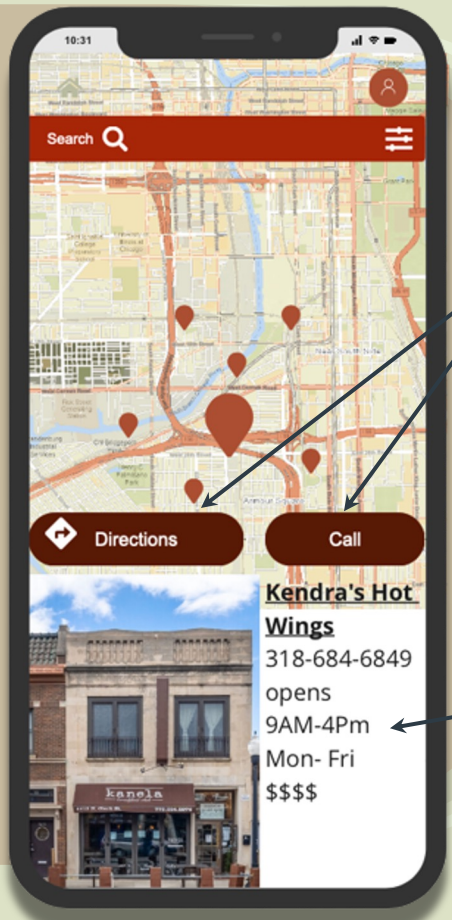

## QUESTION MARIA CAN SOLVE USING Taste Check

Our user friendly application makes it easy, & efficient for health inspectors to locate low, medium or high risk establishments based on our predictive model. Users have quick access to site locations, address, and establishment history.

**Which restaurants are most likely to fail inspection?**

**Who are the highest risk restaurants located near me?**

**Where are the highest risk restaurants located near me & how can i get there?**

APP INTERFACE

Verified User Profile

Filter by Risk Level

Easy User Interface

Search Facility by Name

APP INTERFACE

GPS & Contact Capabilities

Summary of Selected Establishment Info

Slide Show of Establishment Images