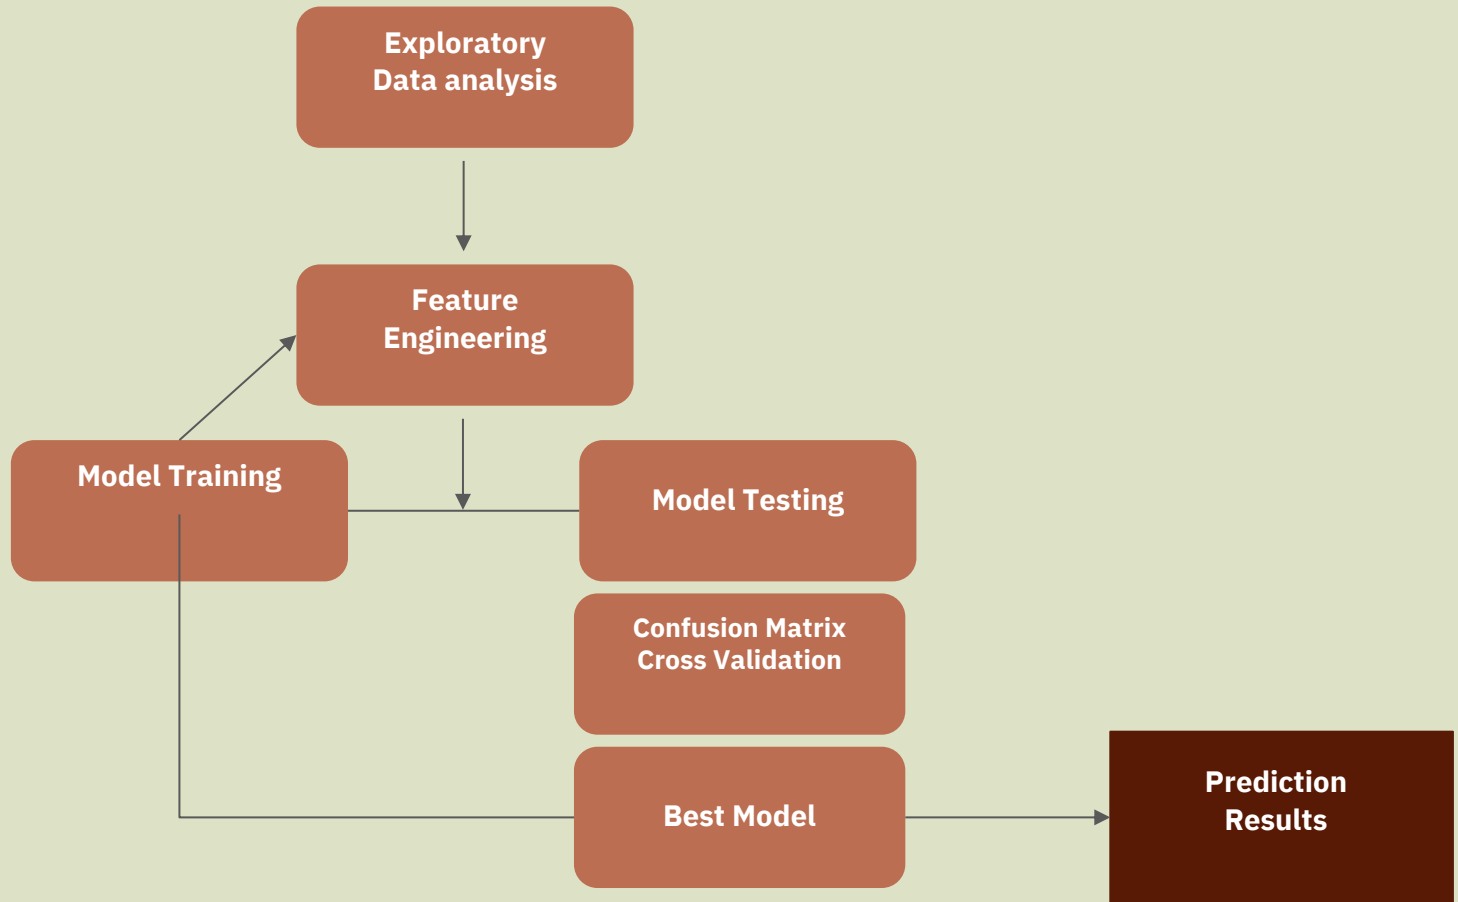

Restaurant Inspection  
Failures, points

Chicago, IL

Density of Restaurant  
inspection failures

Counts of Restaurants  
Failing Inspection

RISK FACTORS

Burglaries

Rodents

Sanitation Complaints

Chicago, IL

PRELIMINARY MODEL  
ITERATION

## USER PROFILE

TasteCheck's use case is to help health inspectors prioritize food establishments that are most likely to have critical violations based on our predictive algorithm model

**Name: Nicole Benavides**  
**Age: 34**  
**Location: Chicago, IL**  
**Position: Mid Level Health Inspector**

## QUESTION MARIA CAN SOLVE USING Taste Check

Our user friendly application makes it easy, & efficient for health inspectors to locate low, medium or high risk establishments based on our predictive model. Users have quick access to site locations, address, and establishment history.