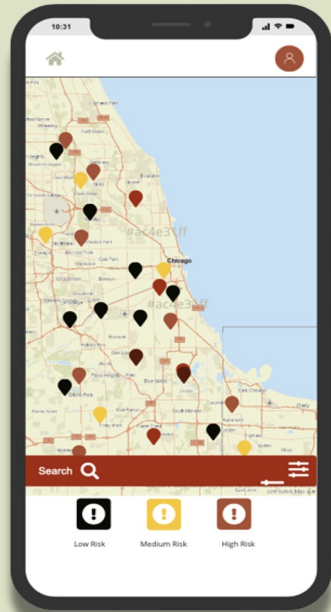

## USER PROFILE

TasteCheck's use case is to help health inspectors prioritize food establishments that are most likely to have critical violations based on our predictive algorithm model

**Name: Nicole Benavides**  
**Age: 34**  
**Location: Chicago, IL**  
**Position: Mid Level Health Inspector**

## QUESTION MARIA CAN SOLVE USING Taste Check

Our user friendly application makes it easy, & efficient for health inspectors to locate low, medium or high risk establishments based on our predictive model. Users have quick access to site locations, address, and establishment history.

**Which restaurants are most likely to fail inspection?**

**Who are the highest risk restaurants located near me?**

**Where are the highest risk restaurants located near me & how can i get there?**

APP INTERFACE

Verified User Profile

Filter by Risk Level

Easy User Interface

Search Facility by Name

APP INTERFACE

GPS & Contact Capabilities

Summary of Selected Establishment Info

Slide Show of Establishment Images