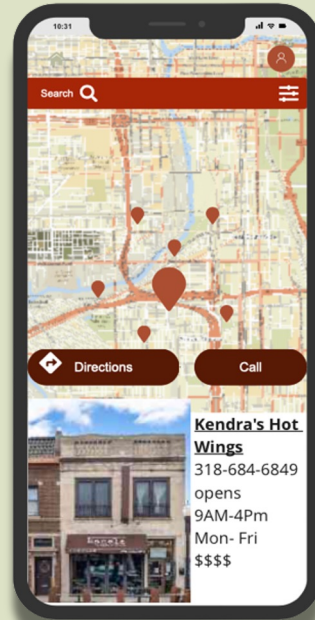

## USER PROFILE

TasteCheck's use case is to help health inspectors prioritize food establishments that are most likely to have critical violations based on our predictive algorithm model

**Name: Nicole Benavides**  
**Age: 34**  
**Location: Chicago, IL**  
**Position: Mid Level Health Inspector**

## QUESTION MARIA CAN SOLVE USING Taste Check

Our user friendly application makes it easy, & efficient for health inspectors to locate low, medium or high risk establishments based on our predictive model. Users have quick access to site locations, address, and establishment history.

**Which restaurants are most likely to fail inspection?**

**Who are the highest risk restaurants located near me?**

**Where are the highest risk restaurants located near me & how can i get there?**

APP INTERFACE

Verified User Profile

Filter by Risk Level

Easy User Interface

Search Facility by Name

APP INTERFACE

GPS & Contact Capabilities

Summary of Selected Establishment Info

Slide Show of Establishment Images